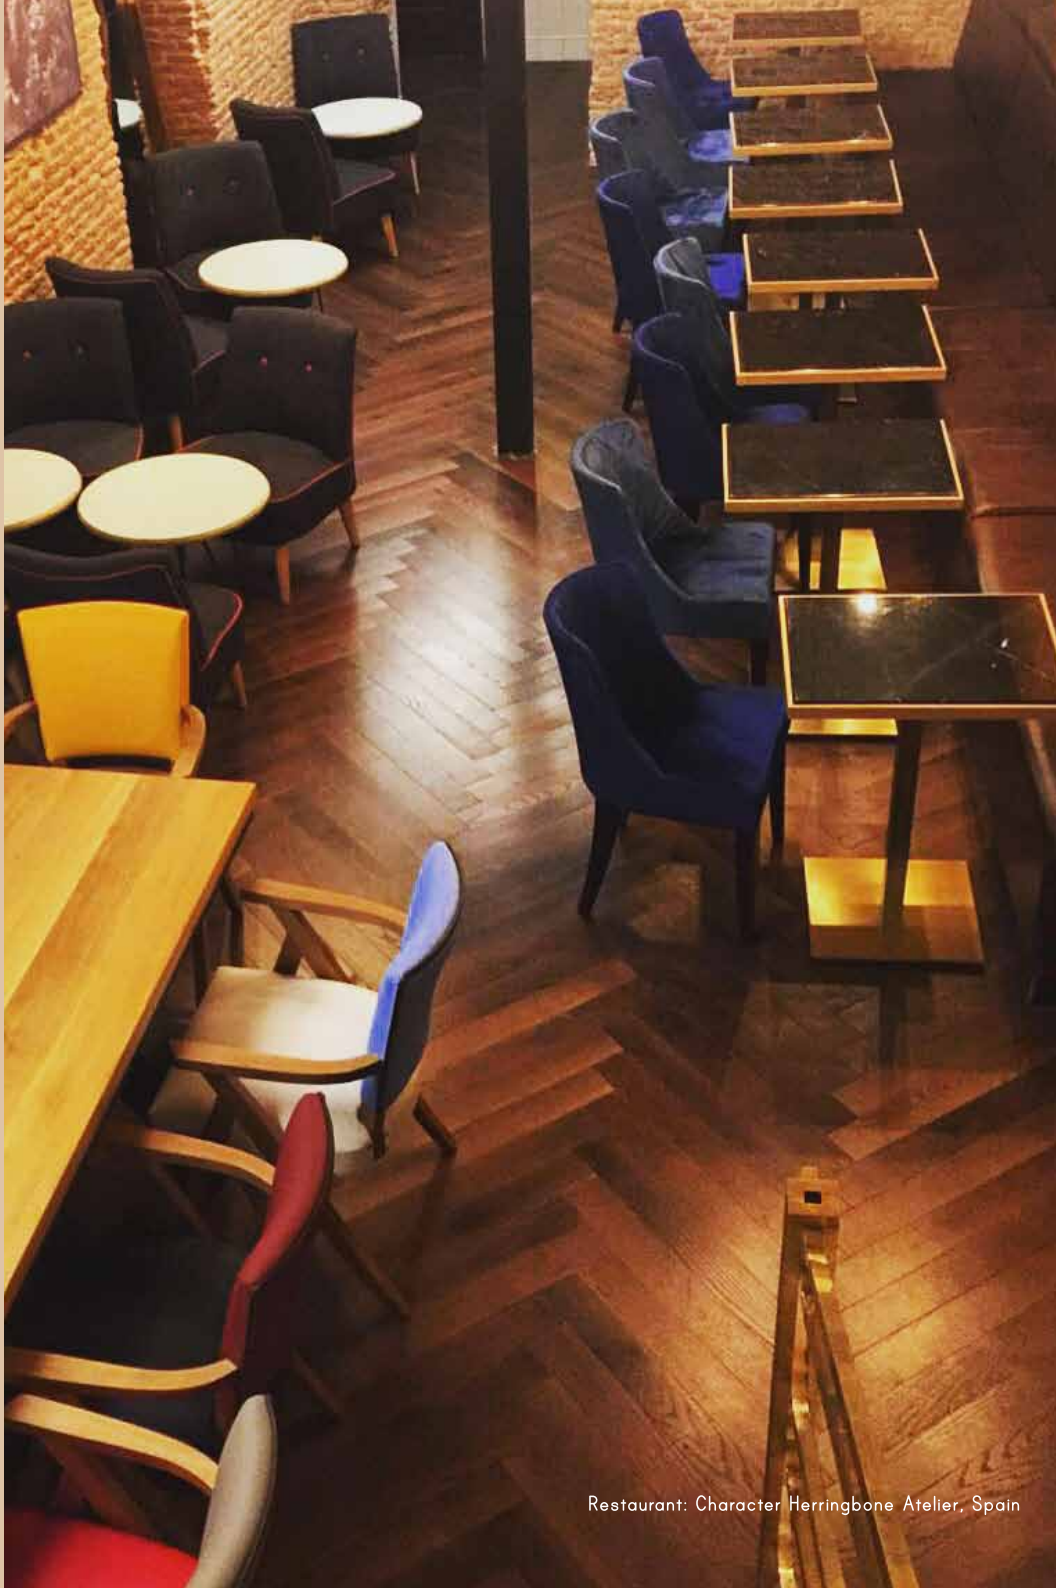

Restaurant: Character Herringbone Atelier, Spain