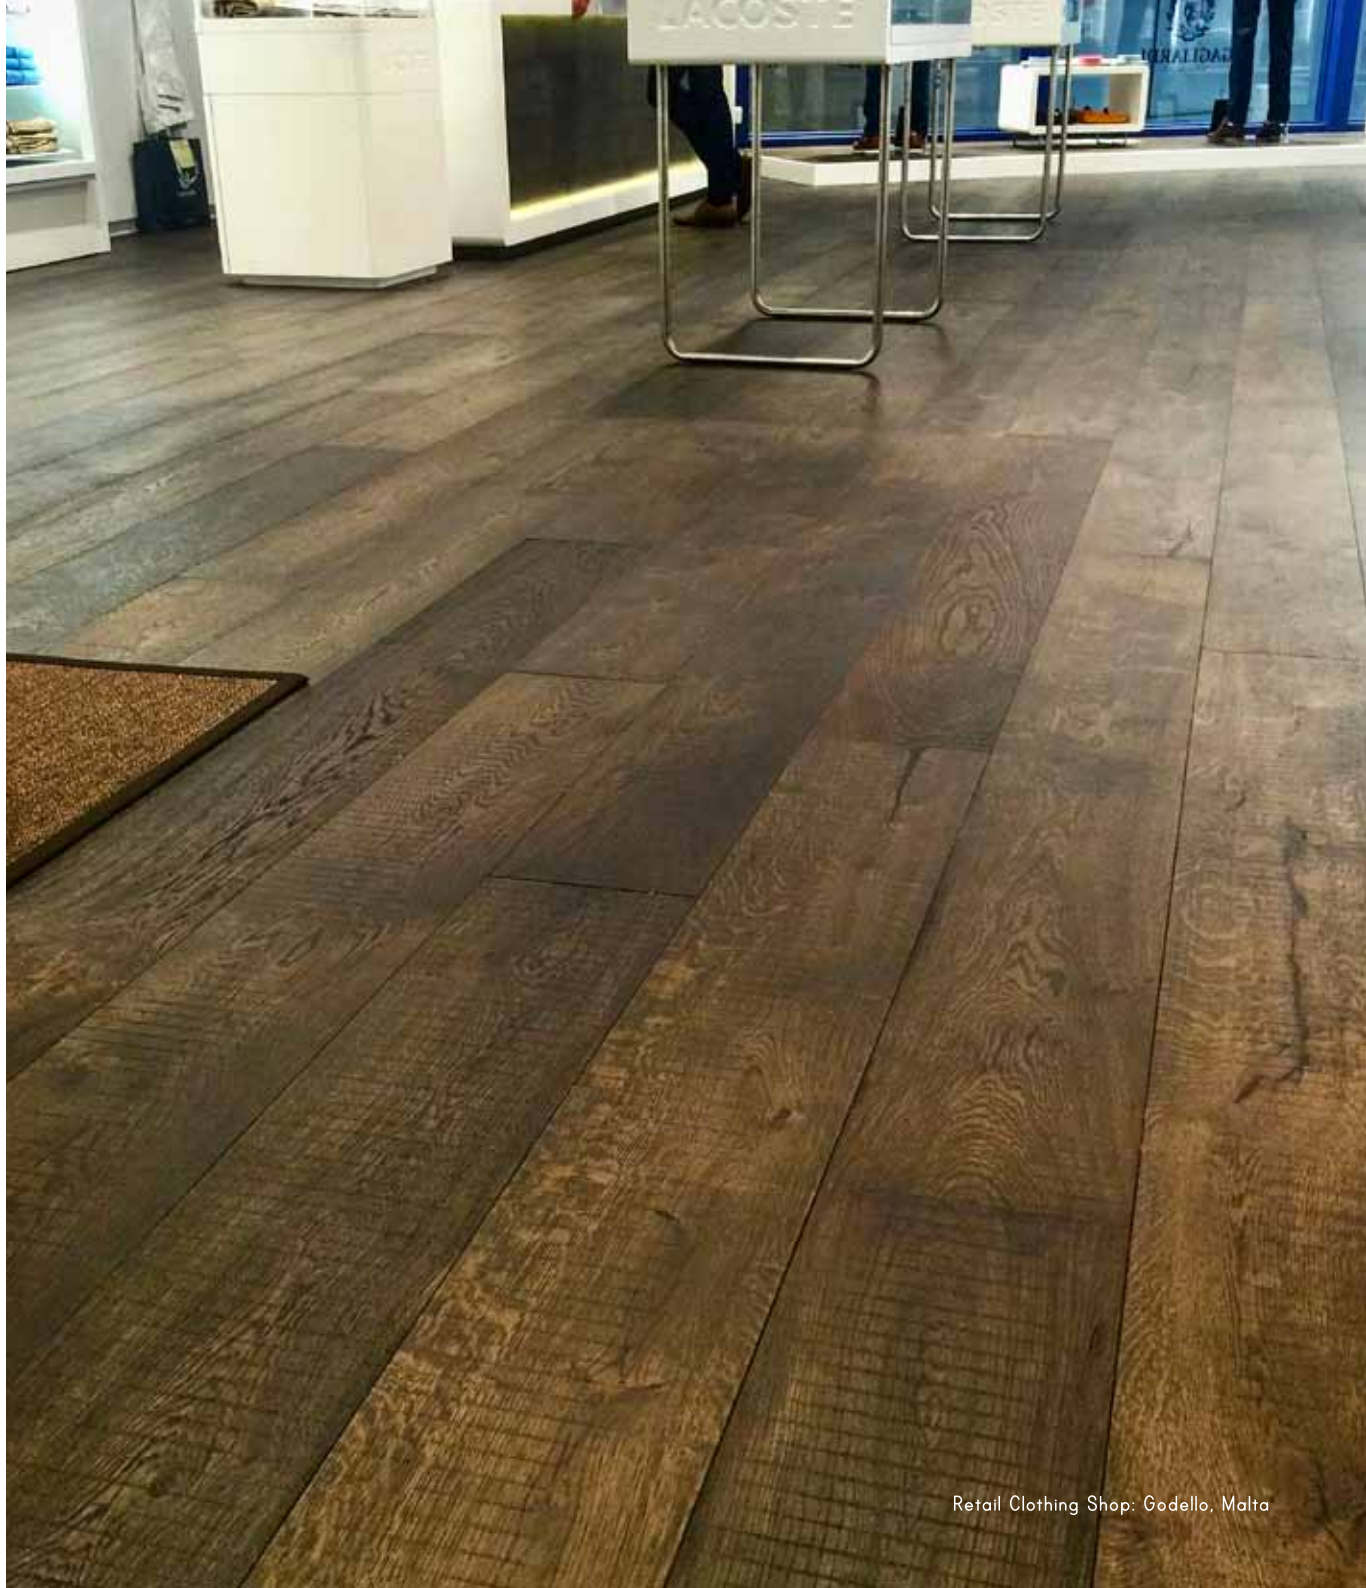

Retail Clothing Shop: Godello, Malta