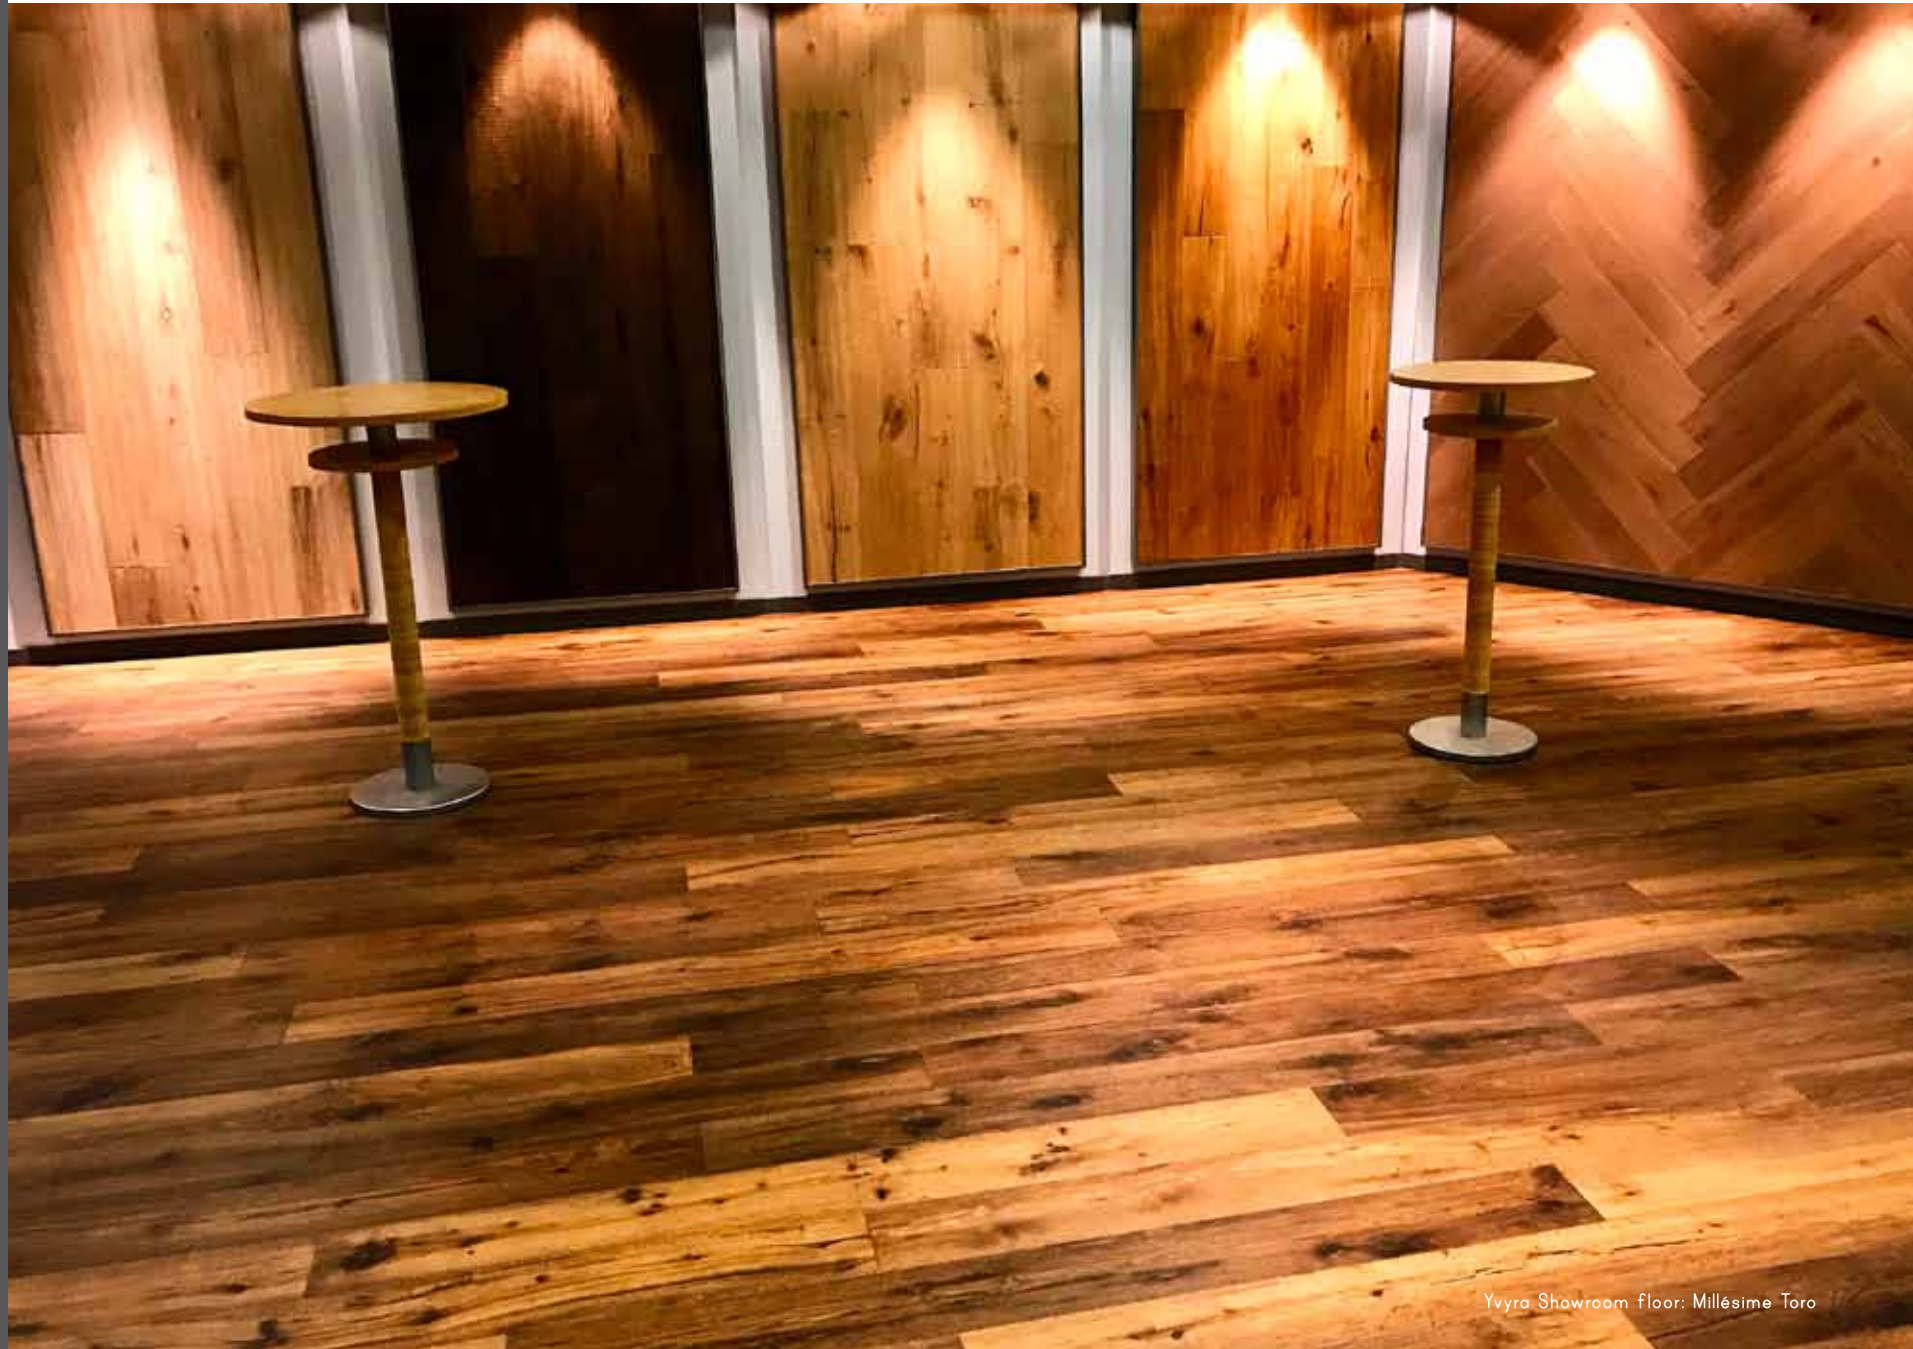

Our products have been embraced in more than 25 countries:

ANDORRA
AUSTRIA
BELGIUM
CYPRUS
COLOMBIA
GREECE
HONG KONG
ISRAEL
ITALY
JAPAN
KAZAKHSTAN
LEBANON
MALTA
MEXICO
NETHERLANDS
PANAMA
ROMANIA
RUSSIA
SLOVAKIA
SPAIN
TUNISIA
TURKEY
UAE
UNITED KINGDOM
UKRAINE

Yvyra Showroom floor: Millésime Toro

Nuestros productos han llegado a más de 25 países en todo el mundo: