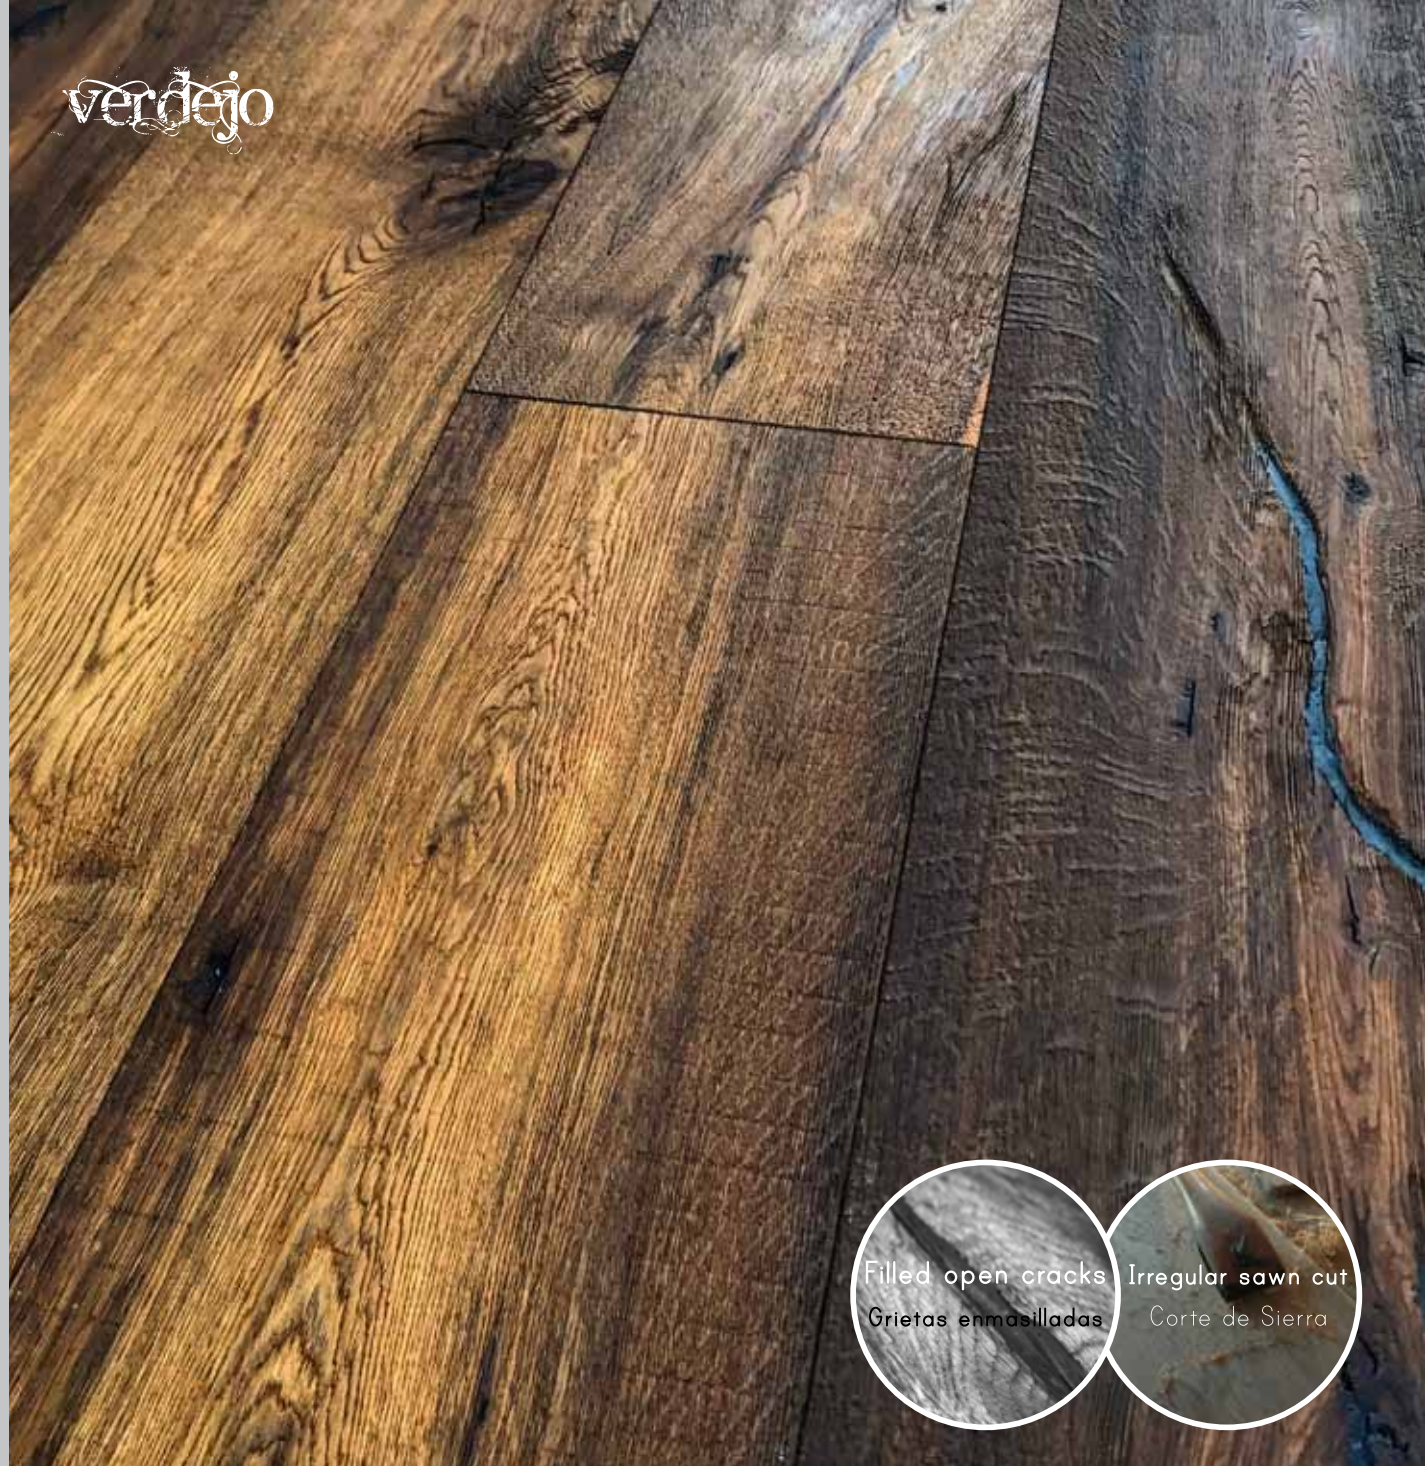

SUMMUM

Extreme **rustic oak** boards with a magnificent appearance.

Filled deep cracks, handcrafted butterflies or deep smoked process build up the temperament of this majestic collection.

Roble rústico extremo de gloriosa apariencia.

Grietas enmasilladas, mariposas o tratamientos como el fumé intenso definen el temperamento de esta colección majestuosa.

verdejo

Filled open cracks
Grietas enmasilladas

Irregular sawn cut
Corte de Sierra

EXTREME OAK | DOUBLE SMOKED. HAND BRUSHED. NATURAL OIL. ROBLE EXTREMO | DOBLE FUMÉ. CEPILLADO A MANO. ACEITE NATURAL.
15/4X220X1900MM